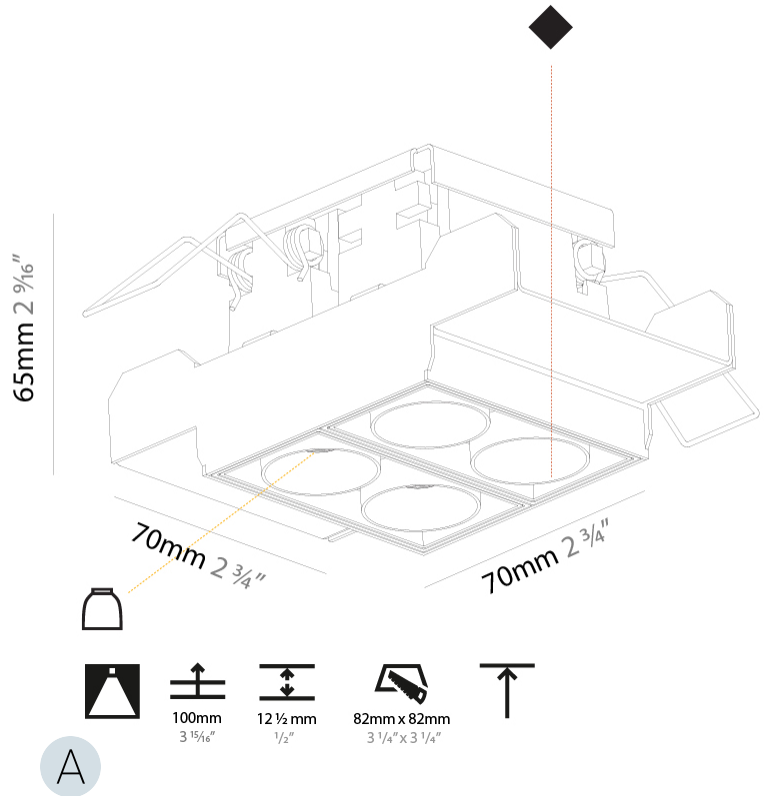

PHYSICAL

Shape: Rectangle
Length (mm): 70
Length (in): 2 ¾
Width (mm): 70
Width (in): 2 ¾
Height (mm): 65
Height (in): 2 9/16
Ceiling Thickness (mm): 12.5
Ceiling Thickness (in): 1/2
Min. Recessing Depth (mm): 100
Min. Recessing Depth (in): 3 15/16
Light Distribution: Downlight
Weight (kg): 0.437
Weight (lbs): 0.96
Fixture Finish: SSR / BKV / CWI / CRY / HAB / UFT / ITA / RUA / FTG / MYG / LOD / PUS / FRO / FUP / KIA / POP / BLS / SPG / MEY / GOH / GUM / CHC / COM / ABZ / JAG / OBR / MOS / ROR
Fixture Material: Aluminum Die Cast
Cut-out Measurements: 82mm / 3 1/4" x 42mm / 1 5/8"
Upon Request: Unique Ceiling Thickness

ELECTRICAL

Lamp Type: LED (Zhaga Standard)
Input Wattage (W): 18
Total Output Wattage (W): 16.4
Dimming: Tri-Mode (Non-Dimming and Phase Dimming (120Vac only) and 0-10V Dimming)
Driver Included: No
Driver Location: Recessed Housing
Driver Type: Constant Current - Universal
Driver Class: Class 2
Housing: See components
Input Voltage (V): 120 - 277
Constant Current (MA): 1050

LED

Number of LEDs: 4
Color Temperature (°K): 2700 / 3000 / 3500 / 4000
Max. Delivered Lumen (lm): Max. 887
CRI: >90 CRI
Lamp Life (hrs): 50000
Upon Request: Special Color Temperature

OPTICAL

Reflector: 8 / 18 / 34
Upon Request: Special Beam Angles

RATINGS AND CERTIFICATIONS

Certified By: CSA Certified to UL and CSA Standards
IP Rating: IP20
Zaneen Corporation © 2024, T 1800-388-3382, F 416-247-9319, www.zaneen.com